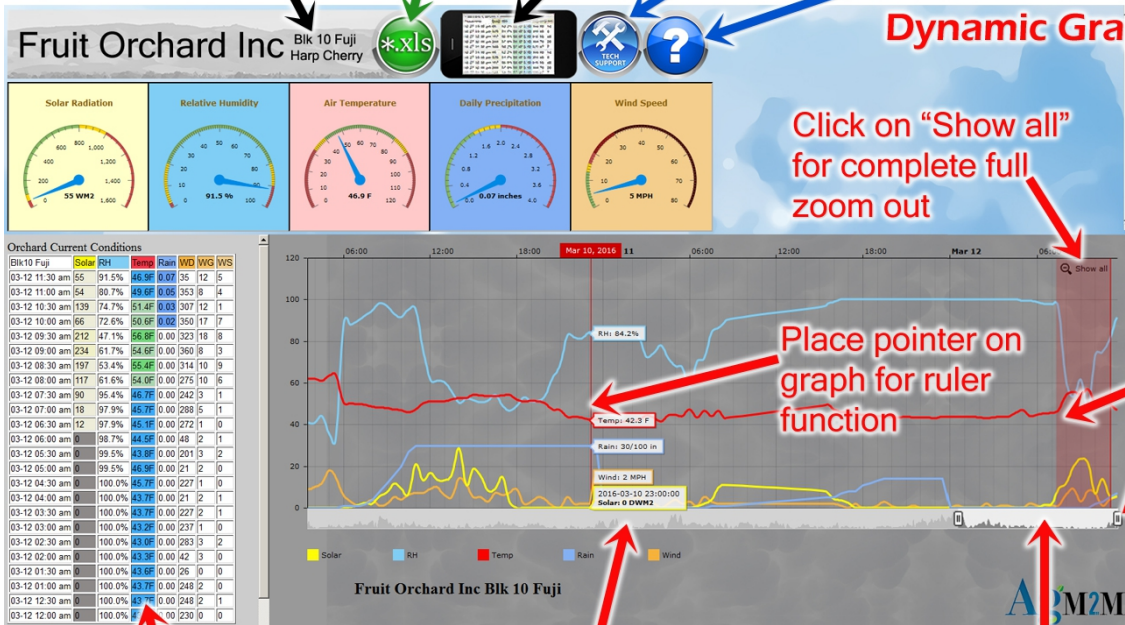

AgM2M Weather Station Site Features

Please use any browser other than Internet Explorer

If multiple weather stations are in the same group, click on the name to view other stations

Click here to download data in Excel format

Click here for phone friendly page

Click here to email an issue to Tech Support

Click here for help (this screen)

To zoom hold left mouse button and drag to highlight zoom area, release mouse button and graph will zoom to selection

Data Table background colors display intensity and or important ranges such as plant growth temperatures are in green

Lighter grey silhouette displays section of graph currently in view Panning is available by holding down left mouse button and sliding mouse right and left